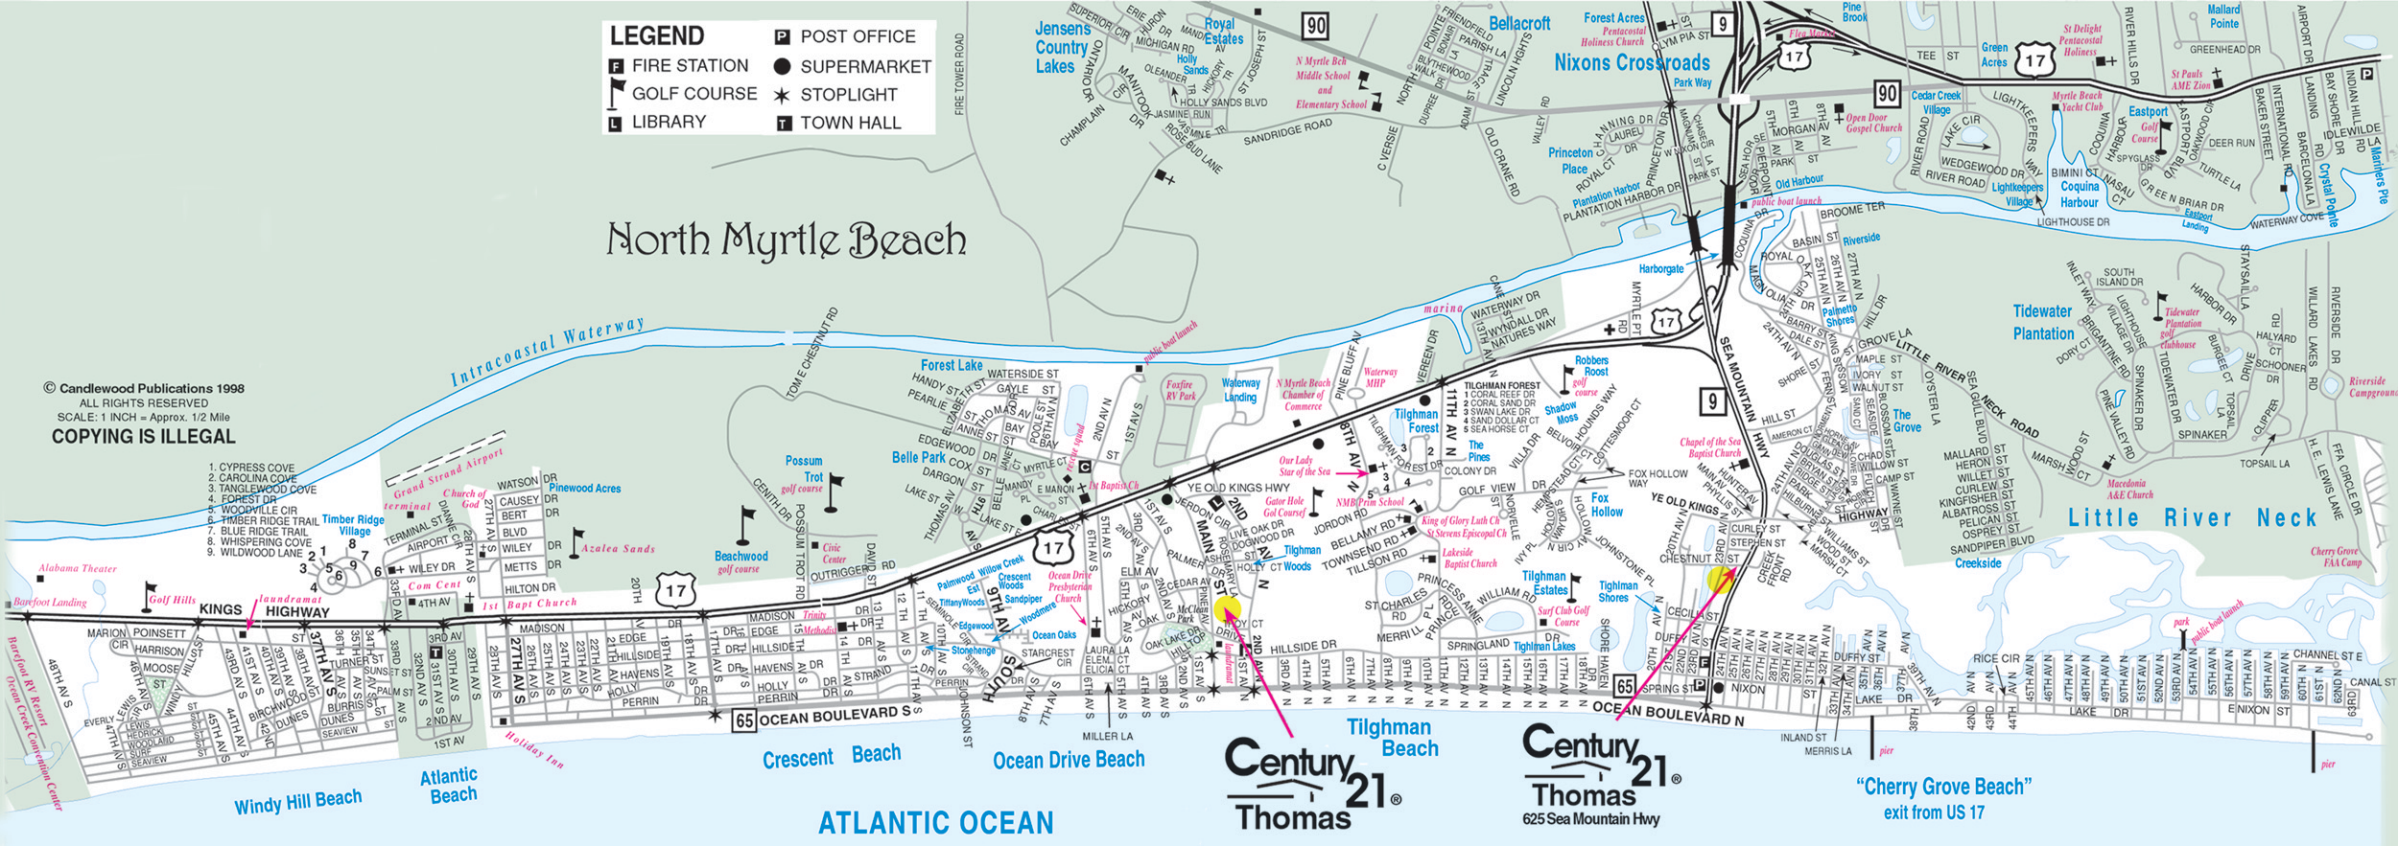

LEGEND	P POST OFFICE
F FIRE STATION	● SUPERMARKET
GOLF COURSE	★ STOPLIGHT
L LIBRARY	T TOWN HALL

North Myrtle Beach

© Candlewood Publications 1998
 ALL RIGHTS RESERVED
 SCALE: 1 INCH = Approx. 1/2 Mile
COPYING IS ILLEGAL

Windy Hill Beach
Atlantic Beach

ATLANTIC OCEAN

Century 21
Thomas

Century 21
Thomas
625 Sea Mountain Hwy

"Cherry Grove Beach"
exit from US 17